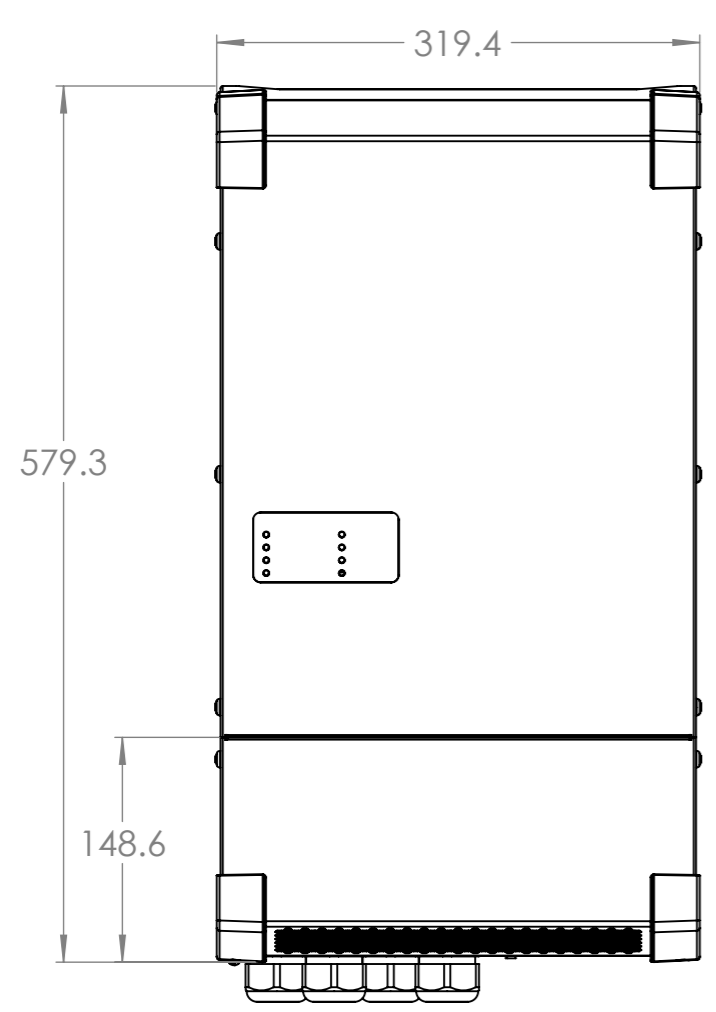

Dimension Drawing - Quattro-II
 QUA122305130 Quattro-II 12/3000/120-50/50 2x120V

Dimensions in mm

victron energy
BLUE POWER