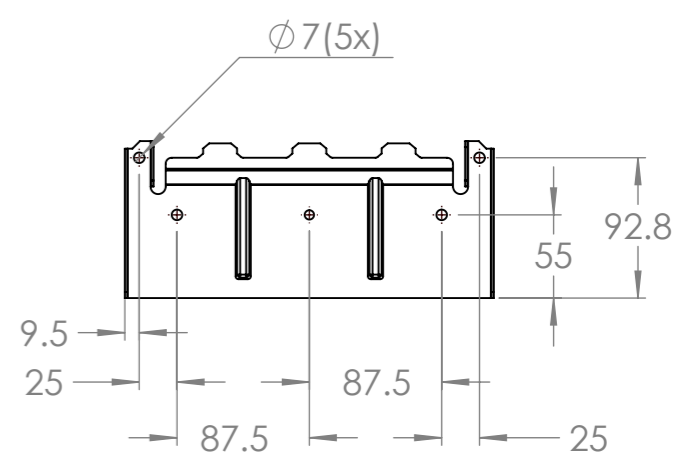

Dimension Drawing - Quattro-II
 QUA122305130 Quattro-II 12/3000/120-50/50 2x120V

Dimensions in mm

victron energy
BLUE POWER