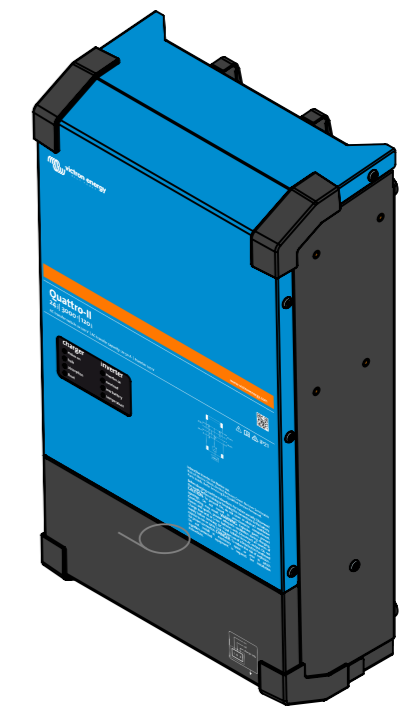

Dimension Drawing - Quattro-II
 QUA122305130 Quattro-II 12/3000/120-50/50 2x120V

Dimensions in mm

victron energy
BLUE POWER