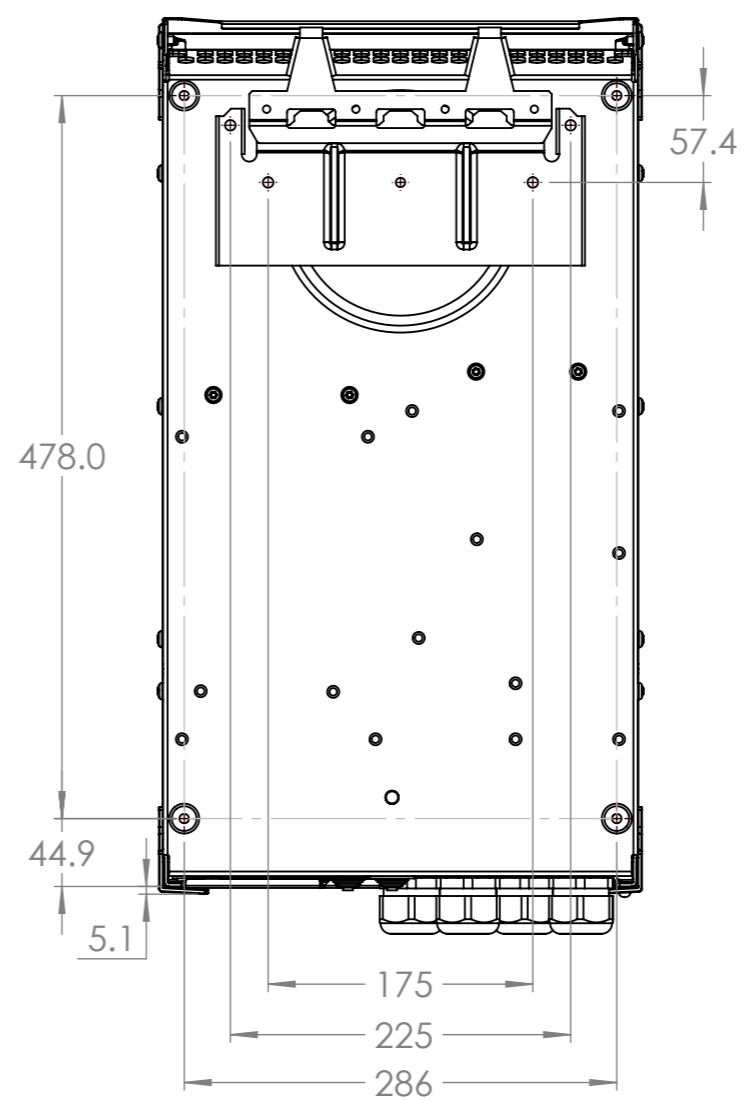

Dimension Drawing - Quattro-II
 QUA122305130 Quattro-II 12/3000/120-50/50 2x120V

Dimensions in mm

victron energy
BLUE POWER