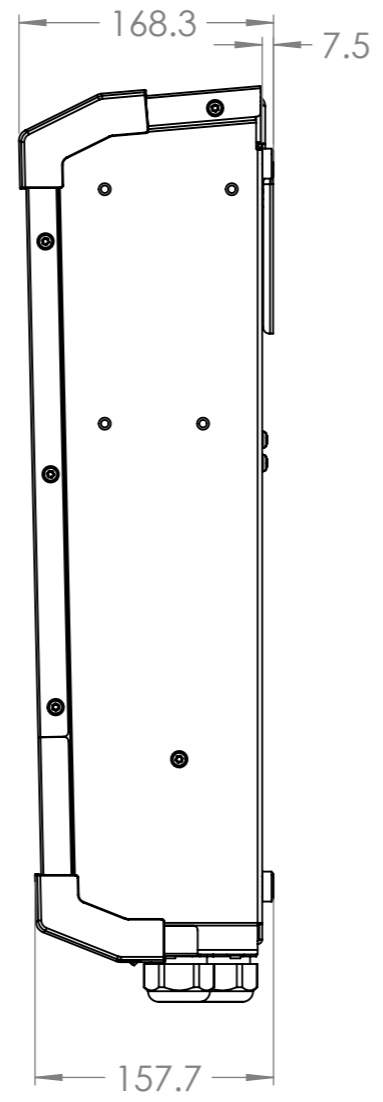

Dimension Drawing - Quattro-II
 QUA122305130 Quattro-II 12/3000/120-50/50 2x120V

Dimensions in mm

victron energy
BLUE POWER