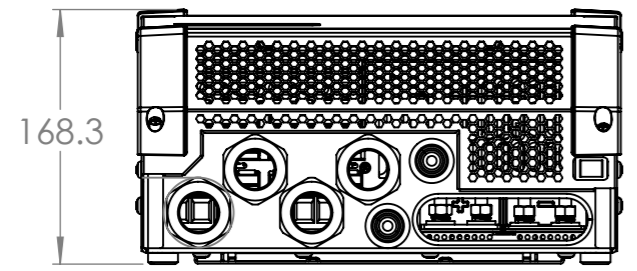

Dimension Drawing - Quattro-II
 QUA122305130 Quattro-II 12/3000/120-50/50 2x120V

Dimensions in mm

victron energy
BLUE POWER